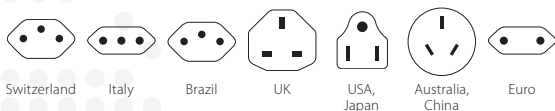

World to Europe

For 2- and 3-pole devices
from more than 220 countries

The Schuko standard socket is used in more than 100 countries around the world but predominantly in Europe. Our SKROSS® Country Adapter World to Europe provides a reliable and easy connection for devices from more than 220 countries to use this type of socket, safely enabling the use of power hungry devices such as laptops and hairdryers.

Suitable for

Compatibility (Input)

Compatibility (Output)

Packaging (Retail)

Product Category

- Country Travel Adapter: World Input

Technical Specifications

- Designed in Switzerland
- Suitable for equipment with earthed & unearthed plugs (2- & 3-pole)
- Receptacles for: Switzerland, Italy, Brazil, UK, USA/Japan, Australia/China, Euro
- Output plug: Europe (Schuko)
- Input voltage: 100 V – 250 V
- Max. load: 16 A
- Power rating: e.g. 100 V – 1600 W / 250 V – 4000 W
- Does not convert voltage

Weight

- Adapter: 42 g
- Adapter + packaging: 57 g

Dimensions

- Adapter: W 58 mm H 58 mm D 45 mm
- Adapter + packaging: W 65 mm H 81 mm D 58 mm

Packaging Unit

- Master retail: 50
- Dimensions master retail: W 310 mm H 350 mm D 185 mm
- Pallet: 2900 pcs